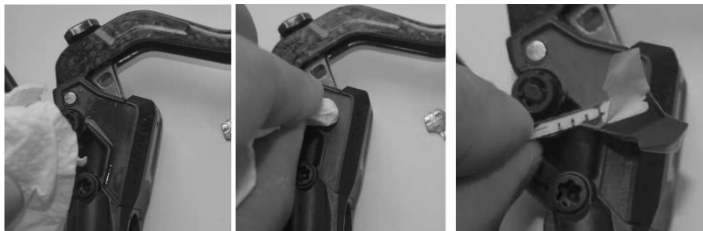

## Mounting cover on MT brakes 煞把本體飾板

# MAGURA

Clean the surface on the master. Remove the protective shield.

清潔煞把本體飾板黏貼處的凹槽表面，移除飾板背面的背膠保護膜。

Put the Cover at the edge. Slide the cover under the curb and press it on.

將飾板順著凹槽邊緣黏貼，貼齊於整個凹槽後，按壓黏緊即完成安裝。